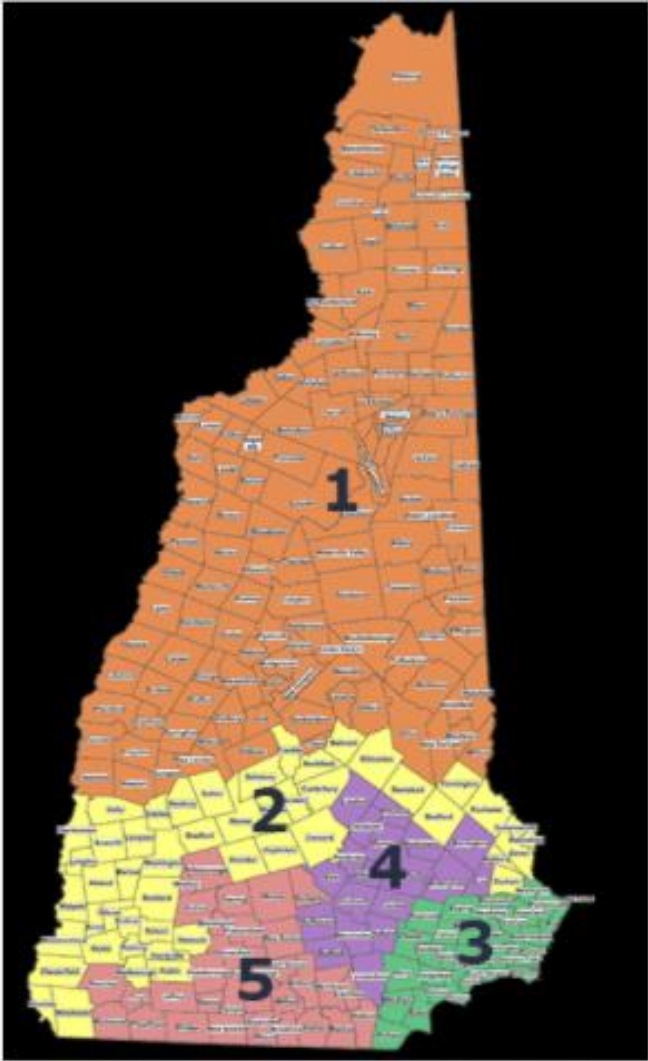

NH Executive Council

District 2 is “packing.” In this case Democratic towns are packed together giving Republicans better chances in the other districts.

US Congressional Districts

NH should have “odd” shaped districts.